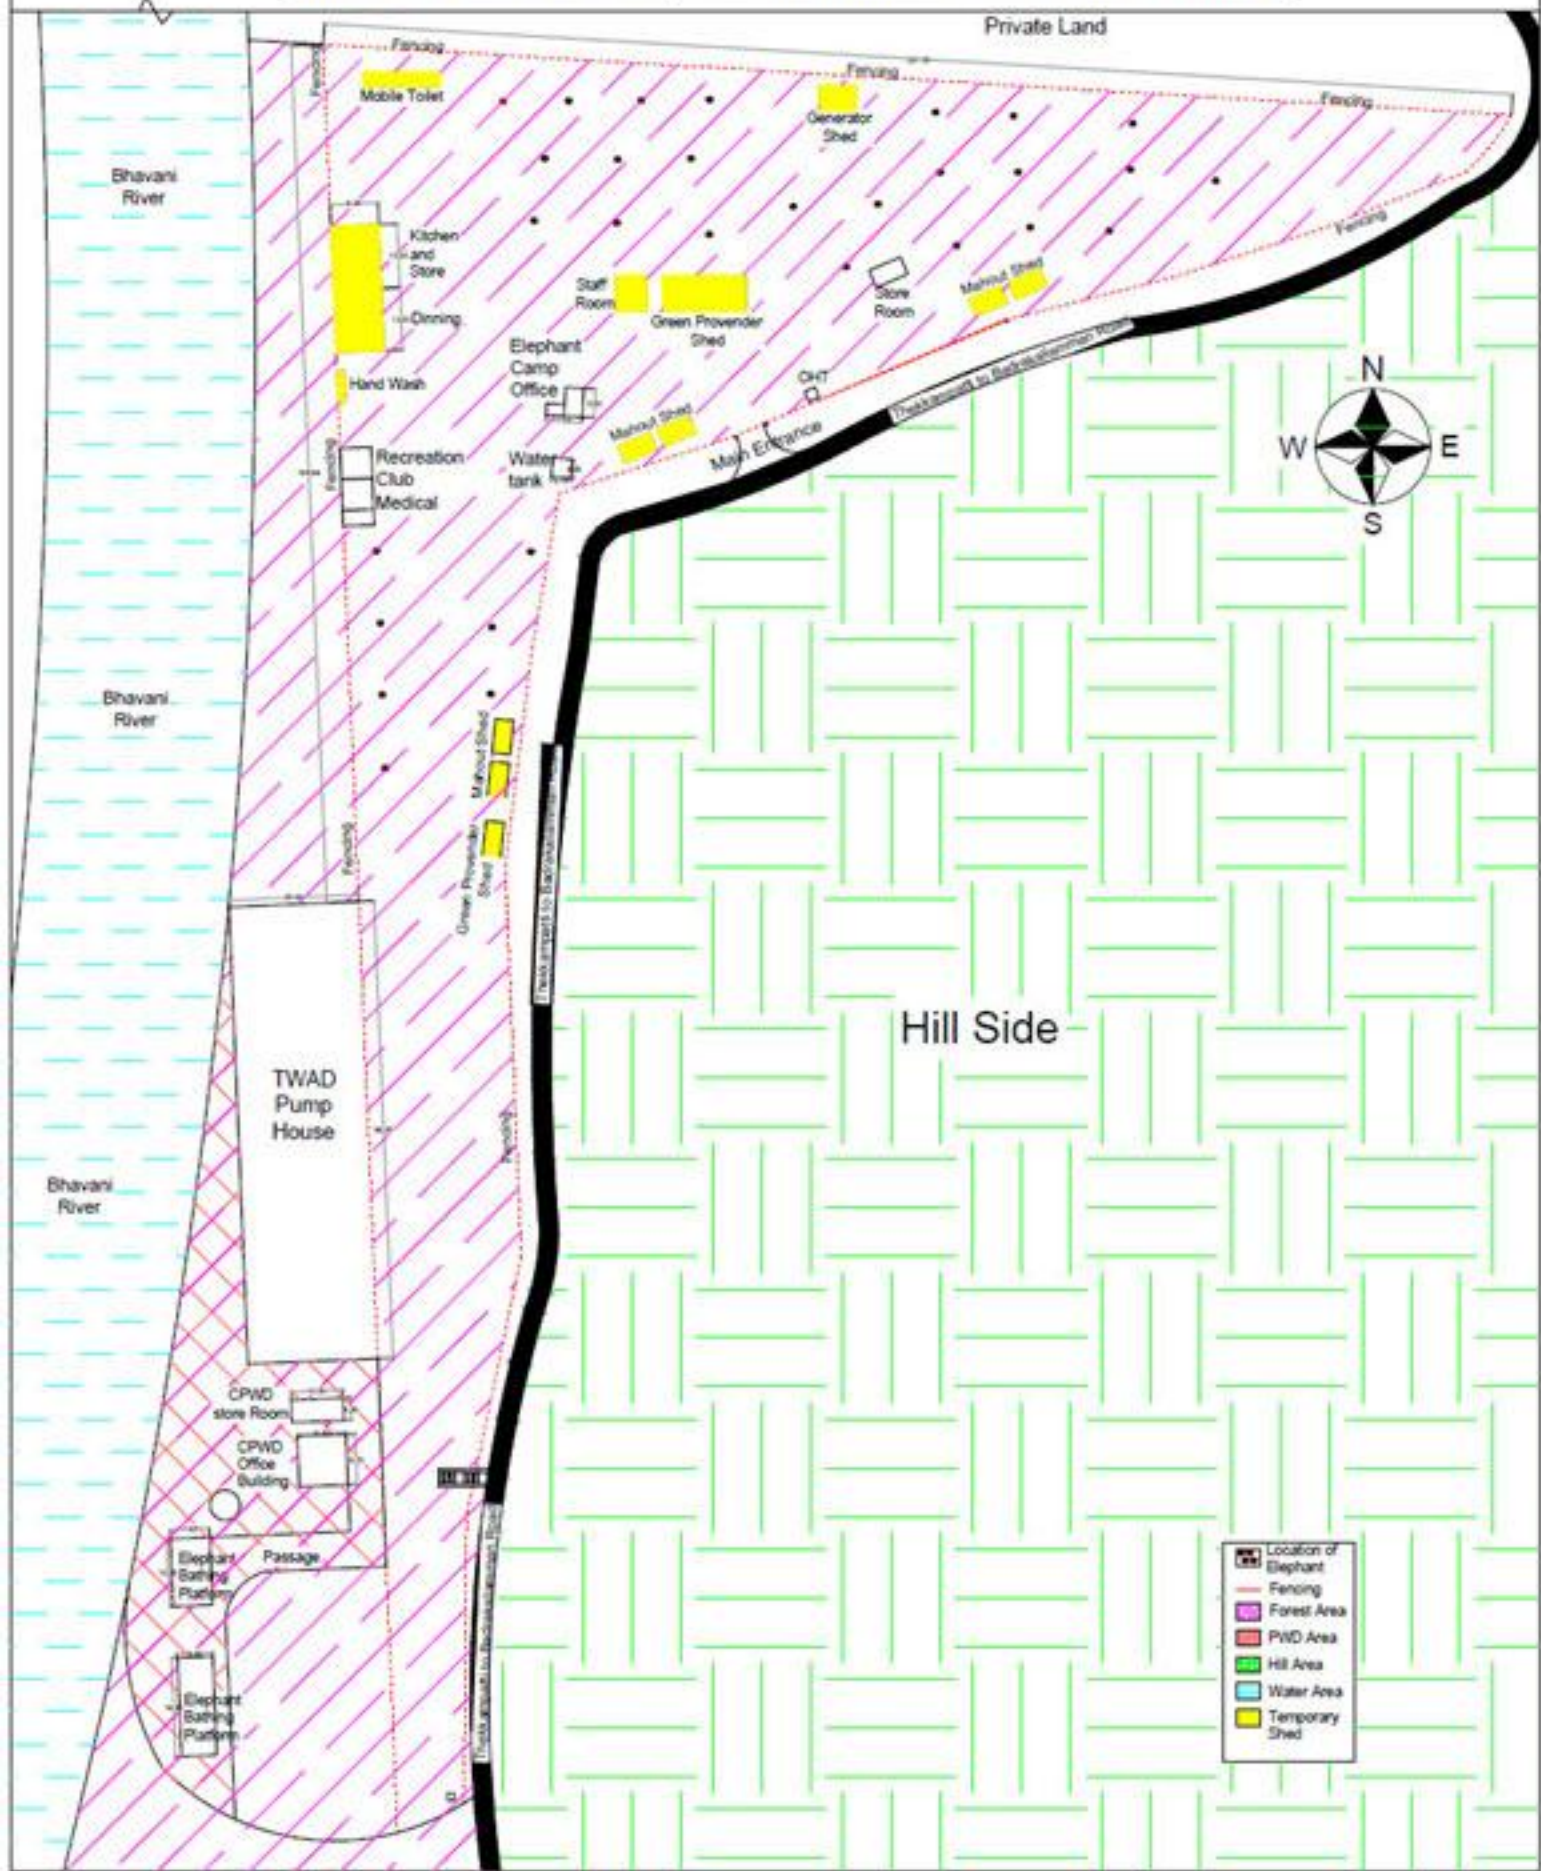

ELEPHANT SPECIAL HEALTH CAMP AT THEKKAMPATTI, METUPALAYAM, COIMBATORE DISTRICT.

- Location of Elephant
- Fencing
- Forest Area
- PWD Area
- Hill Area
- Water Area
- Temporary Shed